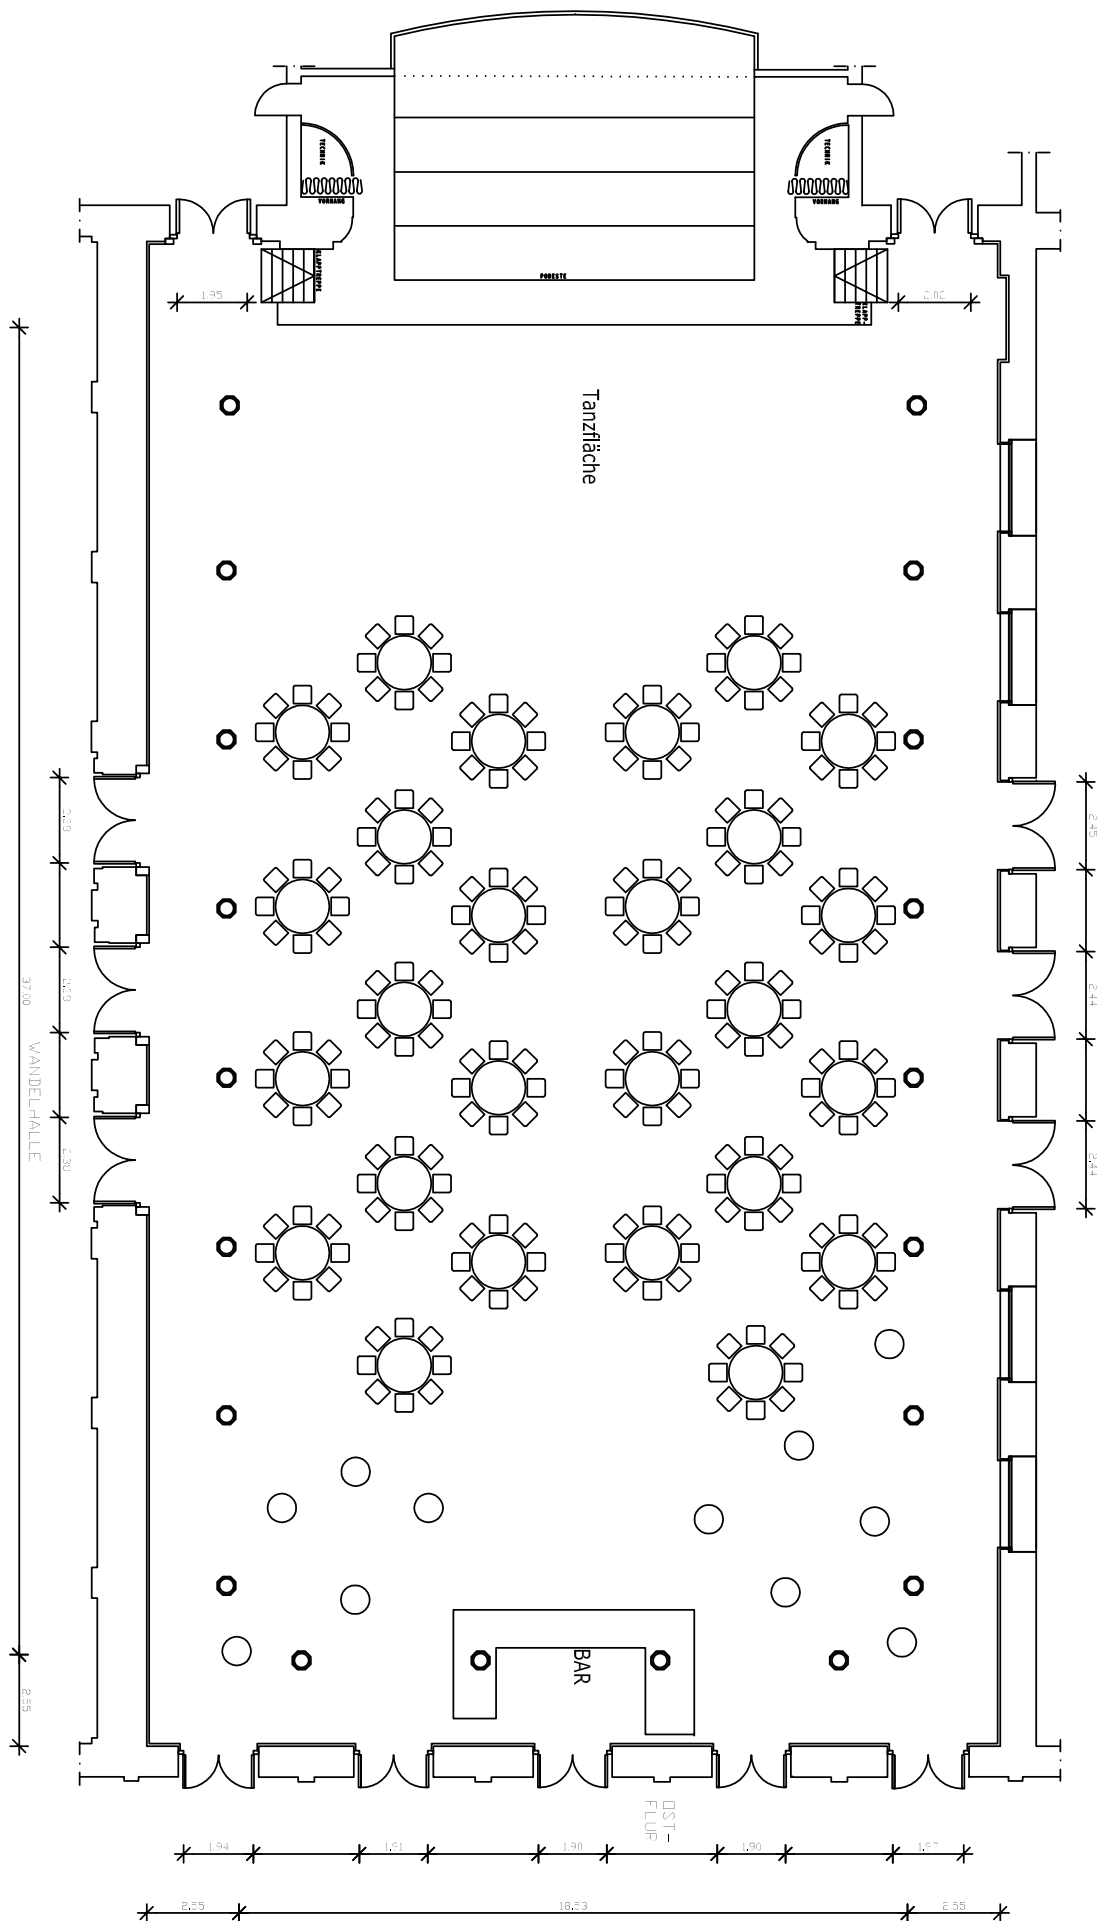

Historische Stadthalle Wuppertal | Großer Saal | Seating: banquet round | 200 persons

Historische Stadthalle Wuppertal | Großer Saal, gallery | Seating: banquet | 148 persons

Historische Stadthalle Wuppertal | Großer Saal with large stage | Seating: rows | 1.024 persons

Historische Stadthalle Wuppertal | Großer Saal, gallery | Seating: rows | 394 persons