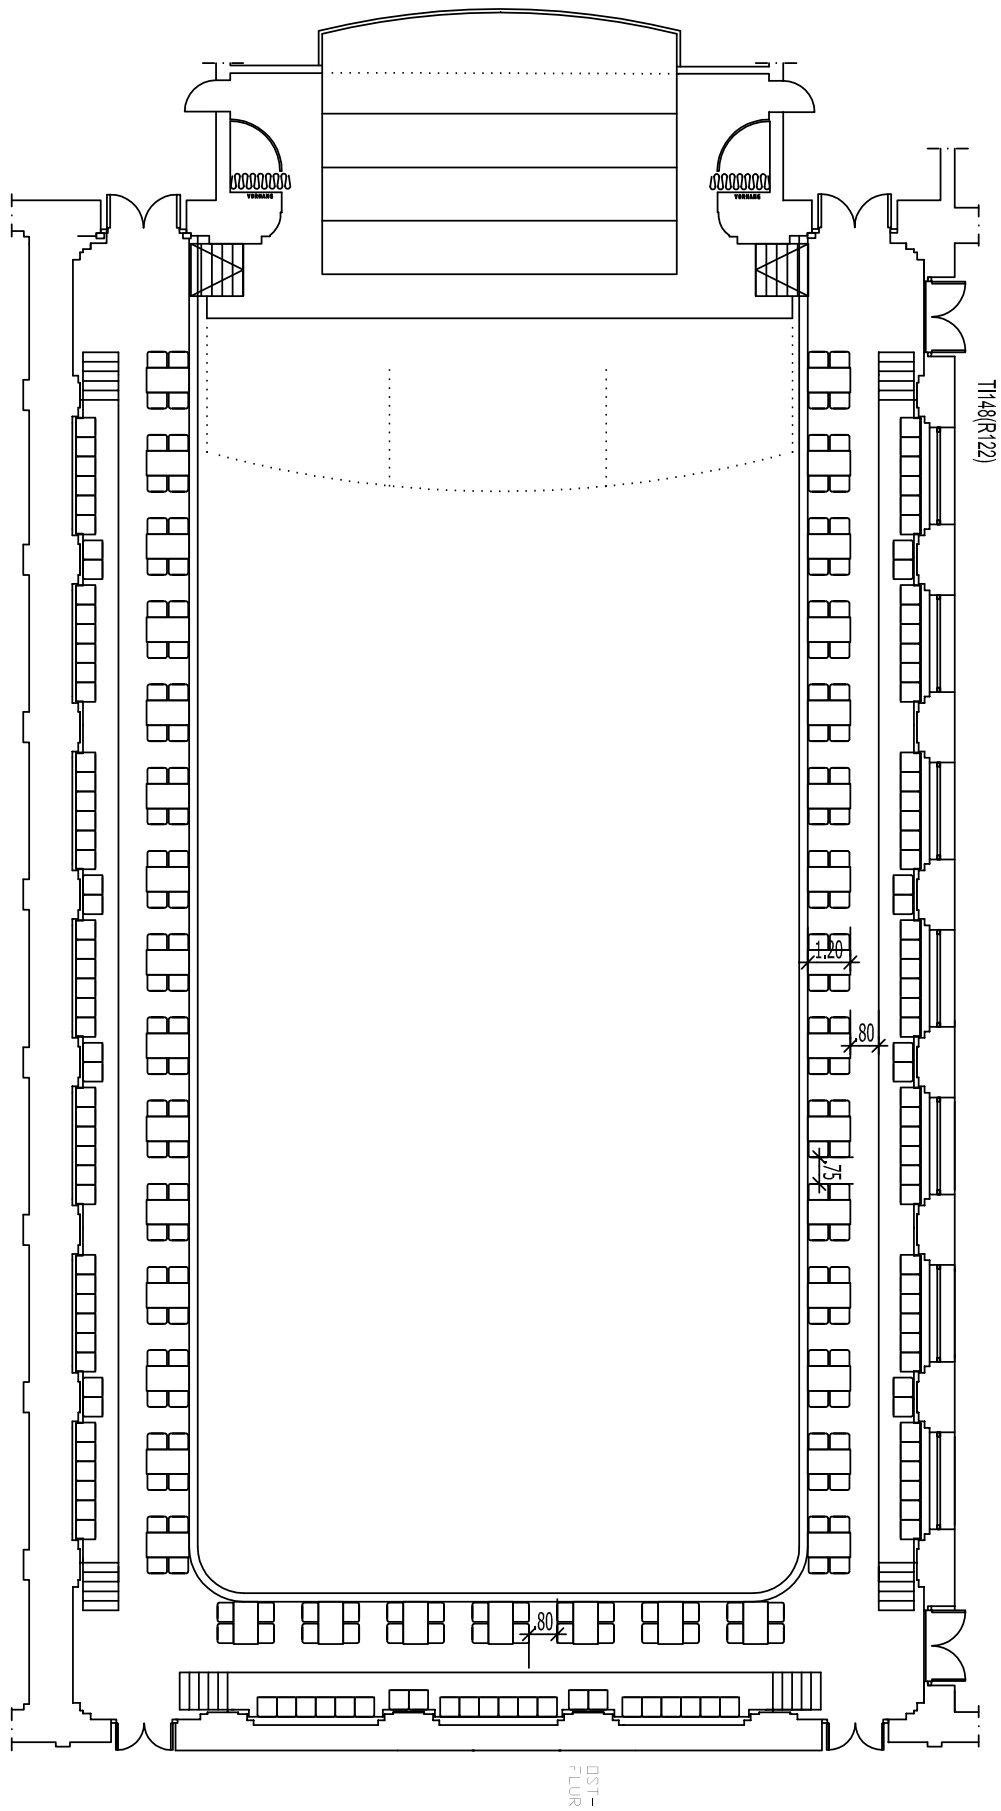

Historische Stadthalle Wuppertal | Großer Saal | Seating: banquet round | 200 persons

Historische Stadthalle Wuppertal | Großer Saal, gallery | Seating: banquet | 148 persons

Historische Stadthalle Wuppertal | Großer Saal with large stage | Seating: rows | 1.024 persons

Historische Stadthalle Wuppertal | Großer Saal, gallery | Seating: rows | 394 persons