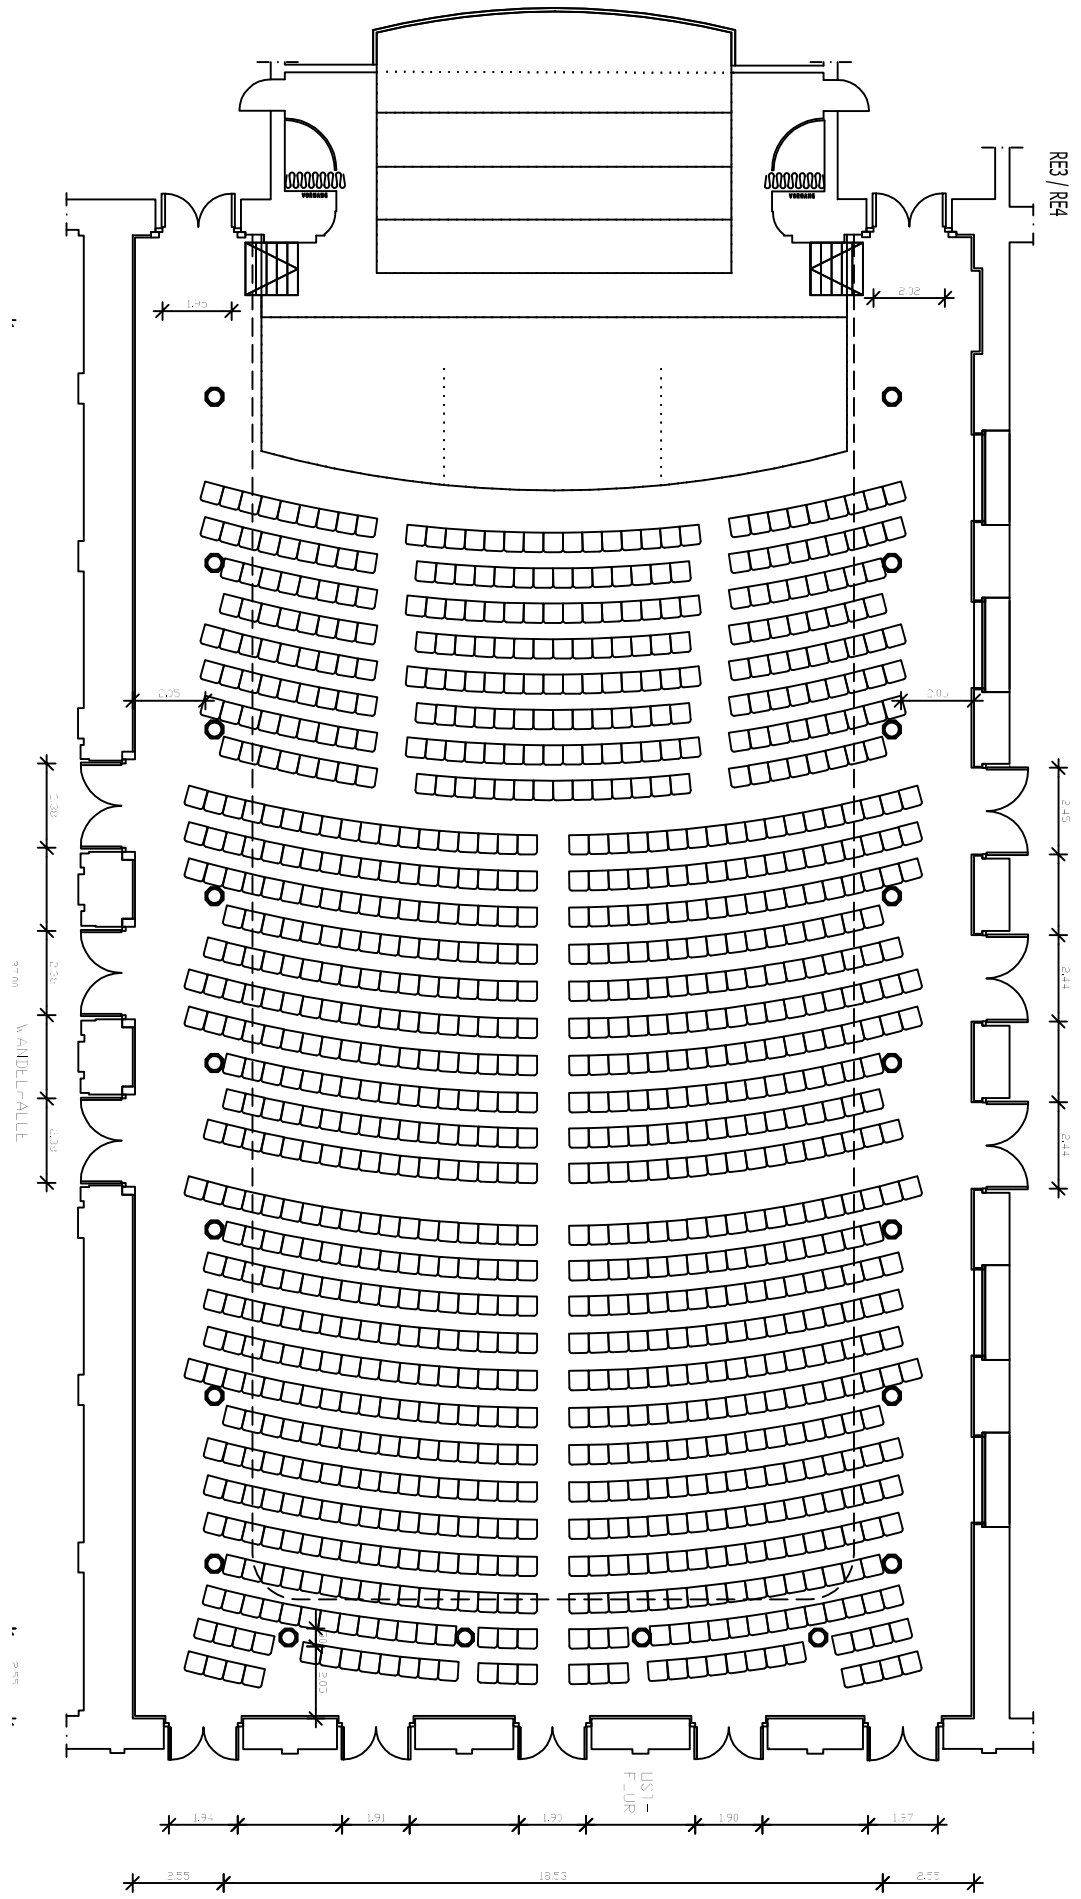

Historische Stadthalle Wuppertal | Großer Saal | Seating: banquet round | 200 persons

Historische Stadthalle Wuppertal | Großer Saal, gallery | Seating: banquet | 148 persons

Historische Stadthalle Wuppertal | Großer Saal with large stage | Seating: rows | 1.024 persons

Historische Stadthalle Wuppertal | Großer Saal, gallery | Seating: rows | 394 persons